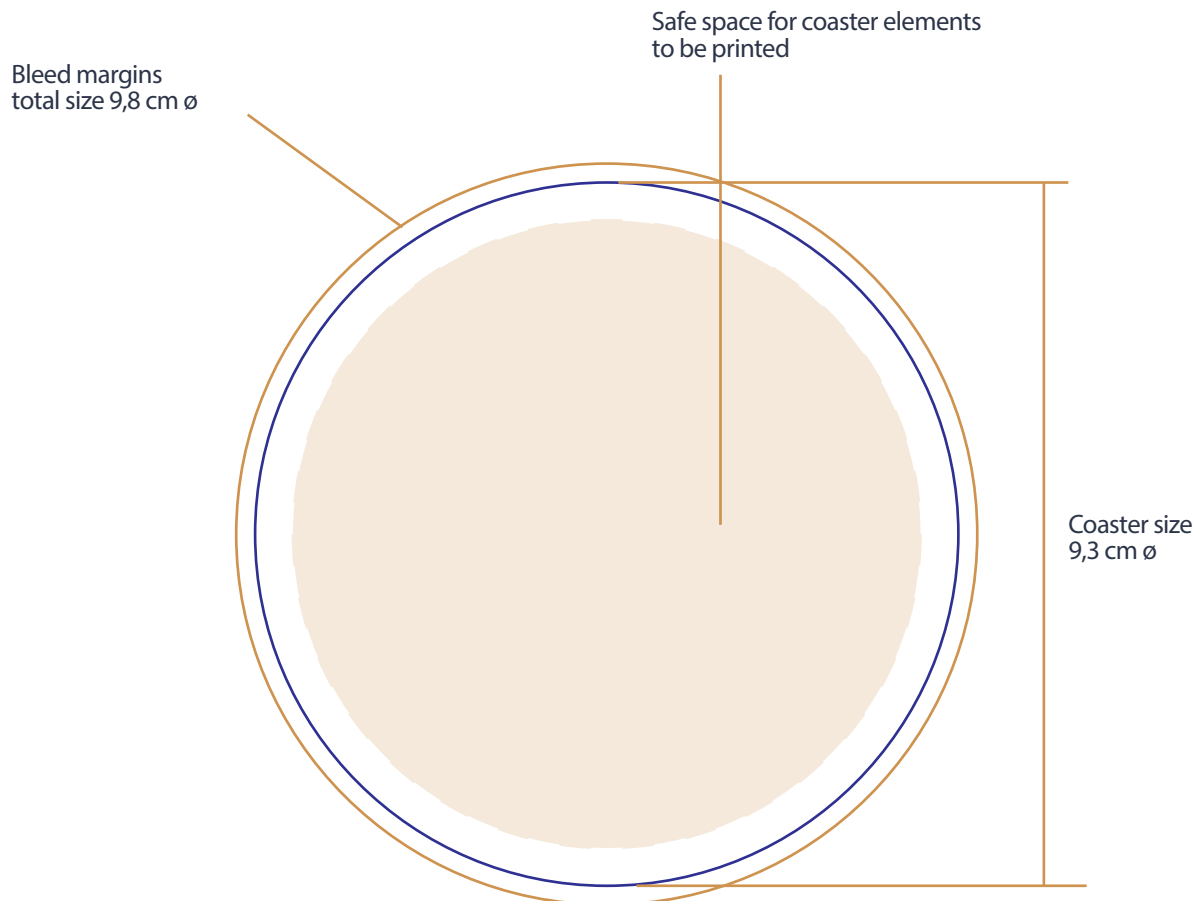

INKPRES

★ beermat factory ★

Technical for round coasters 9,3 cm ø

Round shape coasters

Supported file and applications

Adobe bundle version CC
(Illustrator, Photoshop, InDesign)
Adobe Acrobat PDF (all versions)