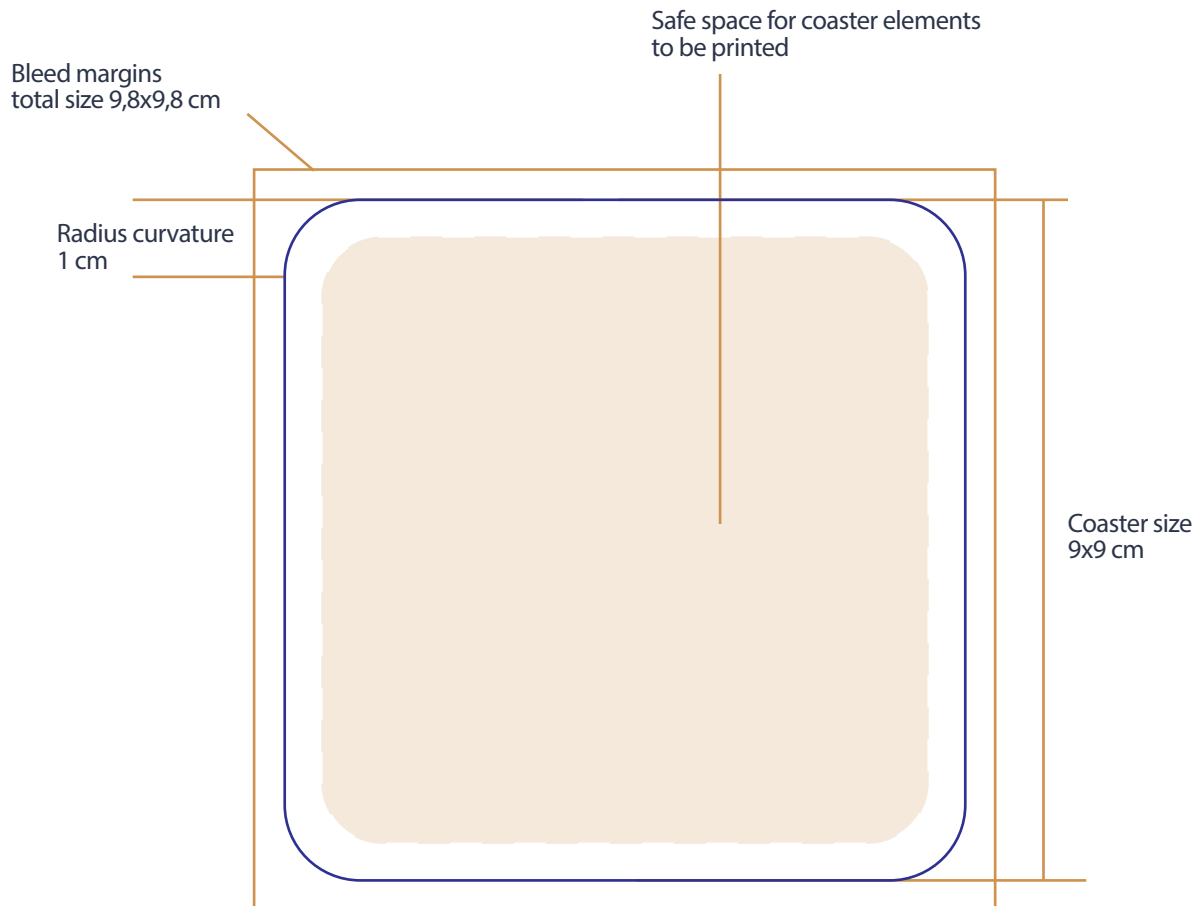

## Technical for square coaster 9x9 cm

### Square coaster