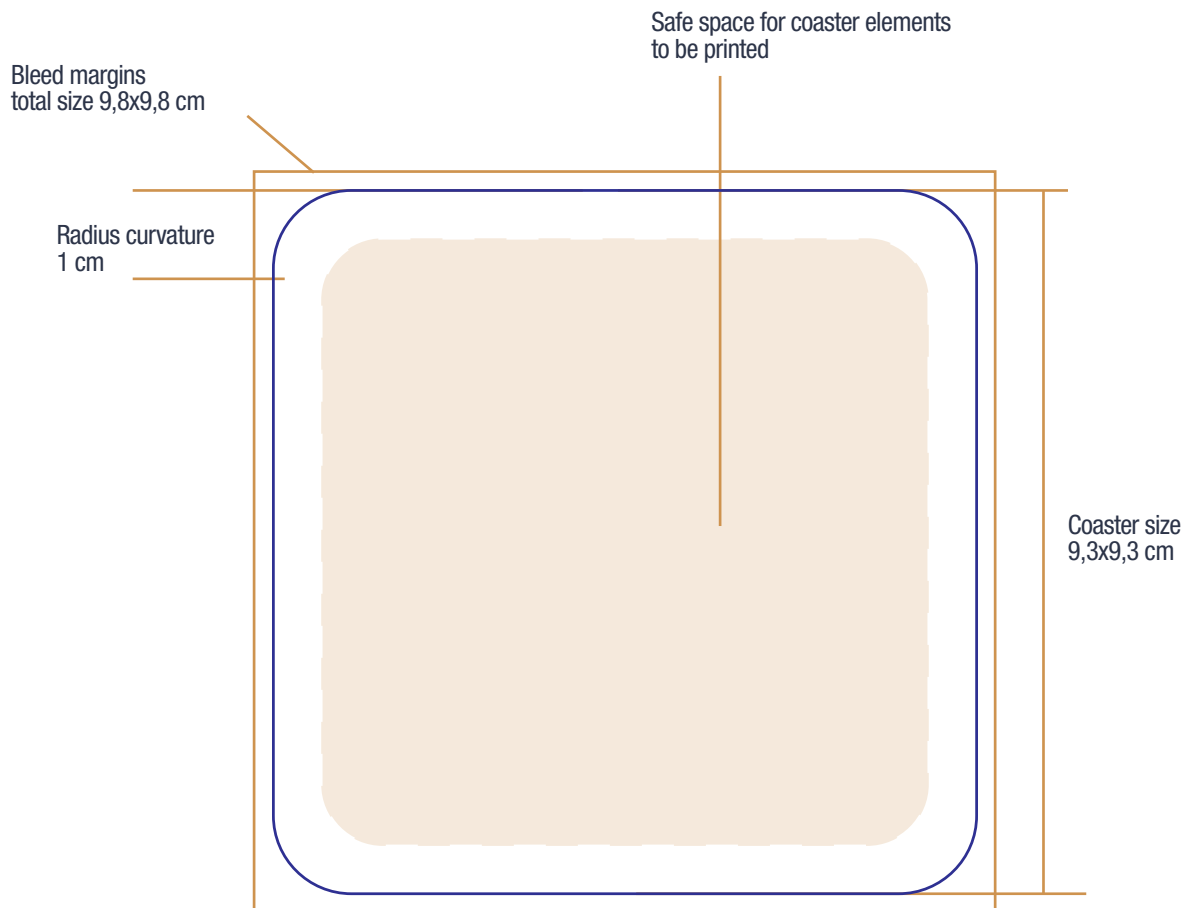

## Technical for square coaster 9,3x9,3 cm

### Square coaster